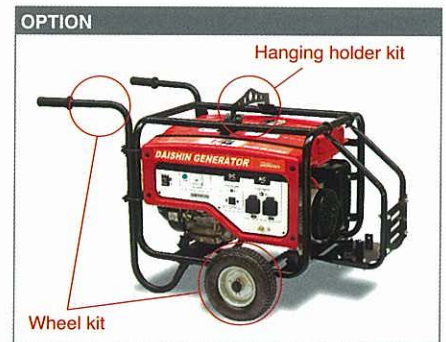

OPEN FRAME TYPE DAISHIN GENERATOR

SGA3001Ha

SGB3001Ha

- OHV 4-stroke engines HONDA GX series.
- Well designed control panel for easy operation.
- Simplified module structure for easy maintenance.
- Excellent performance with AVR system.
- Large fuel tank with protective bars.

ACCESSORIES

- Instruction manual
- Engine manual
- Engine tool kit
- Plug heads for each receptacle

SGB4001Ha

SGB6001Ha

SGB6001HSa
(Electric start model)

SGB7001Ha

SGB7001HSa
(Electric start model)

MODEL	SGA3001Ha	SGB3001Ha	SGB4001Ha	SGB6001Ha	SGB6001HSa	SGB7001Ha	SGB7001HSa
Engine	HONDA						
Engine Brand	HONDA						
Engine Model	GX160	GX160	GX240	GX340	GX340	GX390	GX390
Displacement (cm ³)	163	163	242	337	337	389	389
Max. Output (kW/4000m ⁻¹)	4.0	4.0	5.9	8.1	8.1	9.6	9.6
Type	Air Cooled, 4-cycle, OHV Gasoline Engine						
Oil Alert System	N.A.	Standard					
Ignition System	Transistor (C.D.I.)						
Electric Start	N.A.			Standard		N.A.	Standard
Generator	Self-Exciting, 2-Pole, Field Rotating Type, Single Phase						
Alternator	Self-Exciting, 2-Pole, Field Rotating Type, Single Phase						
Voltage Regulator	AVR						
Phase	Single						
AC Max. Output (kVA)	2.2	2.2	3.6	4.8	4.8	5.5	5.5
AC Rated Output (kVA)	2.0	2.0	3.0	4.0	4.0	5.0	5.0
Rated Voltage	220V 50Hz						
DC Output	N.A.						
Rated Power Factor	1cos ψ						
Other Features	Standard						
Pilot Lamp	Standard						
Volt Meter	Standard						
Fuel Tank Capacity (ℓ)	N.A.	3.6	16	25	25	9.0	9.0
Continuous Operating Hours (hr:100%Load)	3.5	14.1	15.1	10.1	10.1	9.0	9.0
Measurement	Standard						
Dimensions (mm/LxWxH)	545x415x405	595x414x495	685x534x509		685x534x509		
Dry Weight (kg)	35.0	45.8	69.5	78.2	81.2	82.0	85.0
20Ft container Load	270	180	128				